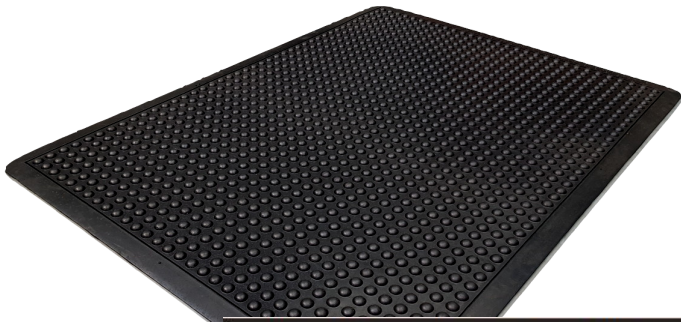

RUBBER OPERATOR MATS

Our range of premium quality mats provide an anti slip and anti fatigue surface solution for operators in any industry.

AXIS COMFORT MAT

AXIS INDUSTRIAL MAT

FEATURES

- Molded rubber mat with excellent anti-fatigue properties
- Flexible "bubble" surface
- Specifically designed to massage feet
- Supportive of working in a stationary standing position
- Combats leg and back fatigue

APPLICATIONS

- Factories
- Production Lines
- Equipment Operator Workstations

SIZES

- 600 x 900
- 600 Runner (sold per Lm)
- 900 x 1200
- 900 Runner (sold per Lm)
- 900 x 4500

FEATURES

- Durable rubber with large drain holes
- Anti-slip
- Anti-fatigue
- Can be used in wet areas
- Multipurpose

APPLICATIONS

- Factories
- Production Lines
- Equipment Operator Workstations

SIZES

- 600 x 900
- 900 x 3000
- 900 x 1500
- 900 x 4500

RUBBER VEHICLE MATS

FEATURES

- Protect vehicle and cargo
- Reduce noise and impact
- Versatile and easily cut to size
- Studded underside to facilitate good drainage