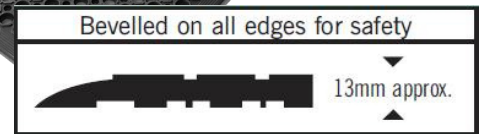

RUBBER OPERATOR MATS

Our range of premium quality mats provide an anti slip and anti fatigue surface solution for operators in any industry.

AXIS COMFORT MAT

AXIS INDUSTRIAL MAT

FEATURES

- Molded rubber mat with excellent anti-fatigue properties
- Flexible "bubble" surface
- Specifically designed to massage feet
- Supportive of working in a stationary standing position
- Combats leg and back fatigue

APPLICATIONS

- Factories
- Production Lines
- Equipment Operator Workstations

SIZES

- 600 x 900
- 600 Runner (sold per Lm)
- 900 x 1200
- 900 Runner (sold per Lm)
- 900 x 4500

FEATURES

- Durable rubber with large drain holes
- Anti-slip
- Anti-fatigue
- Can be used in wet areas
- Multipurpose