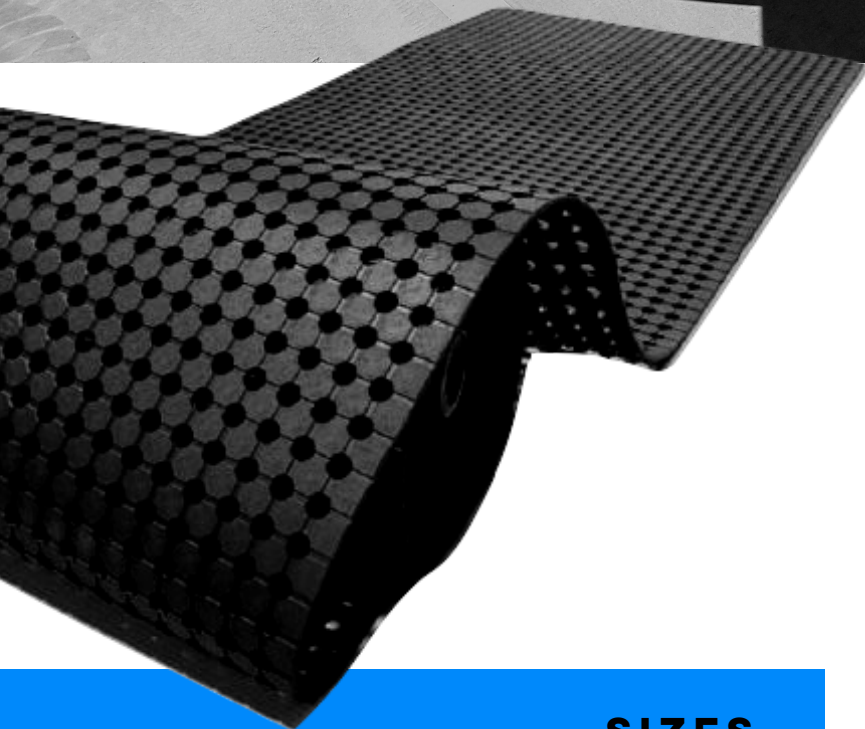

RUBBER OPERATOR MATS

Our range of premium quality mats provide an anti slip and anti fatigue surface solution for operators in any industry.

AXIS COMFORT MAT

AXIS INDUSTRIAL MAT

FEATURES

- Molded rubber mat with excellent anti-fatigue properties
- Flexible "bubble" surface
- Specifically designed to massage feet
- Supportive of working in a stationary standing position
- Combats leg and back fatigue

APPLICATIONS

- Factories
- Production Lines
- Equipment Operator Workstations

SIZES

- 600 x 900
- 600 Runner (sold per Lm)
- 900 x 1200
- 900 Runner (sold per Lm)
- 900 x 4500

FEATURES

- Durable rubber with large drain holes
- Anti-slip
- Anti-fatigue
- Can be used in wet areas
- Multipurpose

APPLICATIONS

- Factories
- Production Lines
- Equipment Operator Workstations

SIZES

- 600 x 900
- 900 x 3000
- 900 x 1500
- 900 x 4500

RUBBER VEHICLE MATS

FEATURES

- Protect vehicle and cargo
- Reduce noise and impact
- Versatile and easily cut to size
- Studded underside to facilitate good drainage