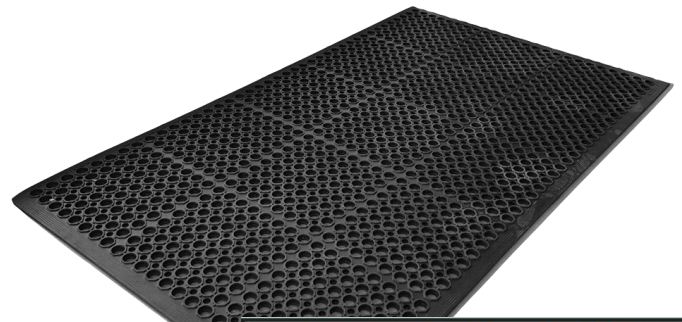

RUBBER OPERATOR MATS

Our range of premium quality mats provide an anti slip and anti fatigue surface solution for operators in any industry.

AXIS COMFORT MAT

AXIS INDUSTRIAL MAT

FEATURES

- Molded rubber mat with excellent anti-fatigue properties
- Flexible "bubble" surface
- Specifically designed to massage feet
- Supportive of working in a stationary standing position
- Combats leg and back fatigue

APPLICATIONS

- Factories
- Production Lines
- Equipment Operator Workstations

SIZES

- 600 x 900
- 600 Runner (sold per Lm)
- 900 x 1200
- 900 Runner (sold per Lm)
- 900 x 4500

FEATURES

- Durable rubber with large drain holes
- Anti-slip
- Anti-fatigue
- Can be used in wet areas
- Multipurpose

APPLICATIONS

- Factories
- Production Lines
- Equipment Operator Workstations

SIZES

- 600 x 900
- 900 x 3000
- 900 x 1500
- 900 x 4500

RUBBER VEHICLE MATS

FEATURES

- Protect vehicle and cargo
- Reduce noise and impact
- Versatile and easily cut to size
- Studded underside to facilitate good drainage