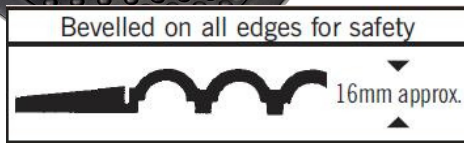

RUBBER OPERATOR MATS

Our range of premium quality mats provide an anti slip and anti fatigue surface solution for operators in any industry.

AXIS COMFORT MAT

AXIS INDUSTRIAL MAT

FEATURES

- Molded rubber mat with excellent anti-fatigue properties
- Flexible "bubble" surface
- Specifically designed to massage feet
- Supportive of working in a stationary standing position
- Combats leg and back fatigue

APPLICATIONS

- Factories
- Production Lines
- Equipment Operator Workstations

SIZES

- 600 x 900
- 600 Runner (sold per Lm)
- 900 x 1200
- 900 Runner (sold per Lm)
- 900 x 4500

FEATURES

- Durable rubber with large drain holes
- Anti-slip
- Anti-fatigue
- Can be used in wet areas
- Multipurpose