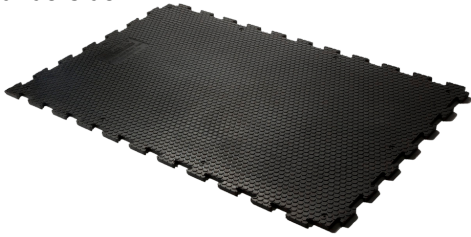

AXIS ULTRA GRIP MAT.

The Axis Ultra Grip Mat has a finer hex-pattern to the top and a studded underside.